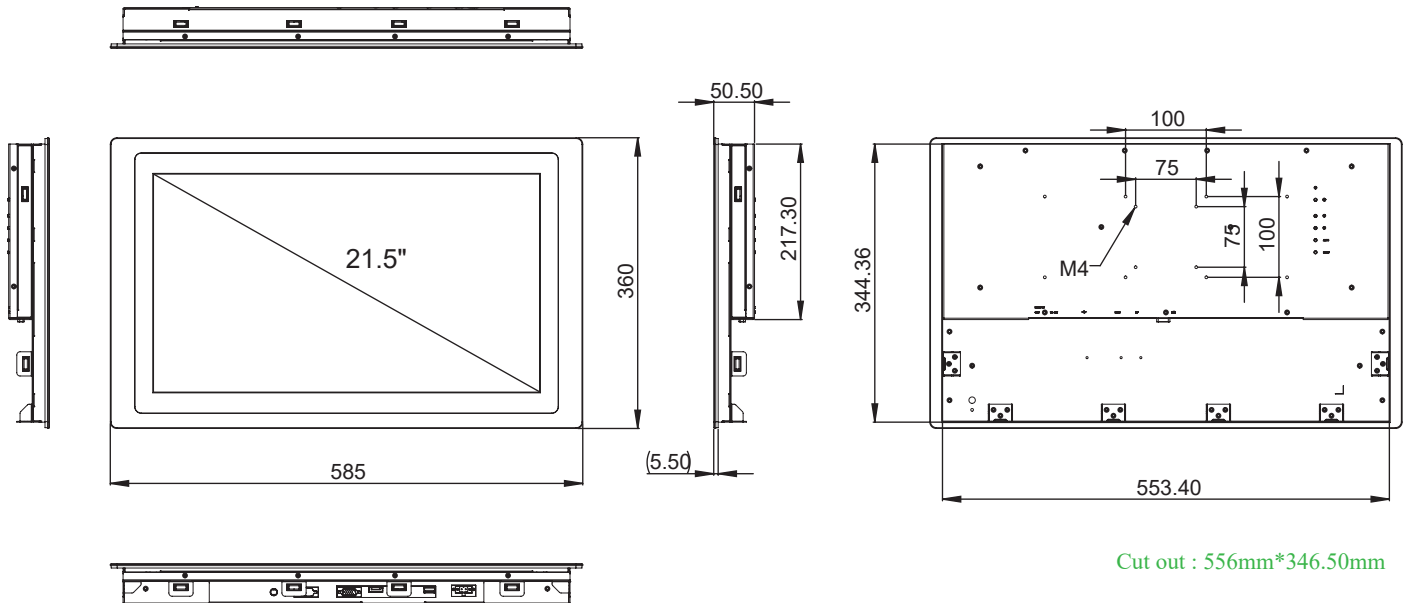

→ Optional Items

Part No.	Description
ACS-100-STD	LCD VESA Table Stand

→ Ordering Information

Part No.	Description
TPM-3321PW-1A2	21.5" FHD, IP65 Stainless Flat Panel,1000nits, Projected Capacitive Multi-touch Display
TPM-3321PW-2A2	21.5" FHD, IP65 Stainless Flat Panel,1500nits Projected Capacitive Multi-touch Display

TPM-3321

Arestech

→ Dimensions

→ Specifications

Model		TPM-3321PW-1A2	TPM-3321PW-2A2
Display	Panel Size	21.5" LCD Panel	
	Resolution	1920 x 1080 (HD)	
	Viewing Angle	89 x 89 (H) x 89 x 89 (V)	
	Brightness	1000 (cd/m2)	1500 (cd/m2)
	Color Support	16.7 M	
	Contrast Ratio	1000 : 1	
	Response Time	5 (msec)	
Touchscreen	Type	Projected Capacitive	
	Surface Hardness	7 Mohs	
	Transparency	90% (±3%)	
I/O Interface	Video Interface	1 VGA, DP, HDMI	
	Touch Interface	1 USB	
OSD Control	Function Keys	5 Keys : Menu, Up, Down, Auto Adjust, Monitor Power on/off	
Power	Power Connector	Terminal block	
	Power Input	12V /24V DC input, Single Power Source	
	Power Consumption (Typical)	28W, 12V@2.33A	47.9 W, 12V@3.99A
Environment	Operating Temperature	0~50°C (32~122°F)	
	Storage Temperature	-30~70°C (-22~158°F)	
	Humidity	5~95% @ 40°C, Non-condensing	
	Vibration	5-500Hz, 0.026 G ² /Hz, 2.16 Grms, X, Y, Z, 1 hour per axis	
Certification	Certification	-	
General	Ingress Protection	IP65 (Stainless steel 316 Brush front cover)	
	Dimensions (W x H x D)	553.40x344.36x50.50 mm (21.79"x13.56" x 1.99")	
	Weight	8.16 kg (17.99 lb)	
	Operating System	Windows XP/7/8.1/10, WES7-E/P, WE8S, Linux Fedora, Ubuntu	